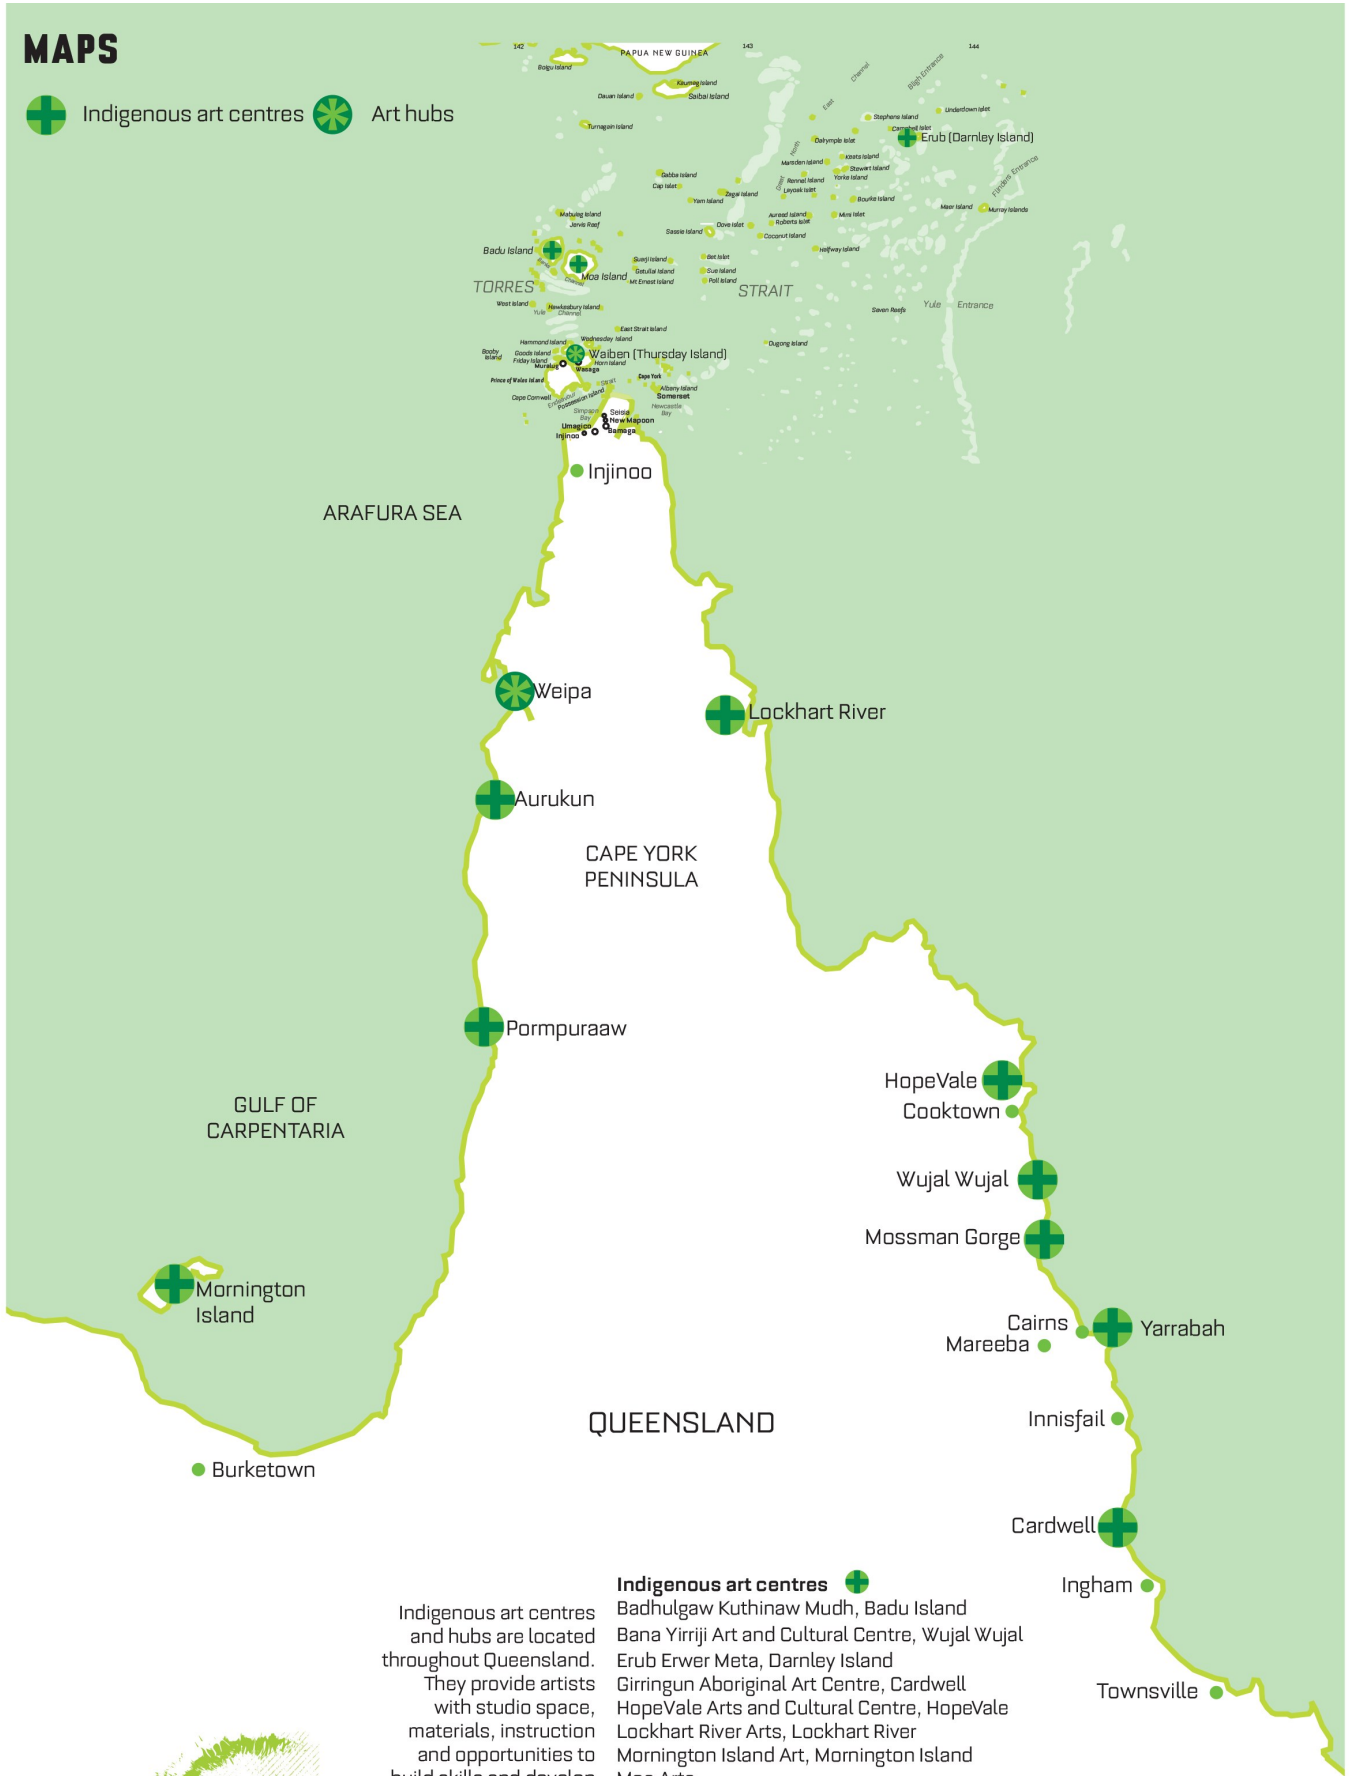

MAPS

Indigenous art centres

Art hubs

Indigenous art centres and hubs are located throughout Queensland. They provide artists with studio space, materials, instruction and opportunities to build skills and develop creative networks.

Indigenous art centres

- Badhulgaw Kuthinaw Mudh, Badu Island
- Bana Yirriji Art and Cultural Centre, Wujal Wujal
- Erub Erwer Meta, Darnley Island
- Girringun Aboriginal Art Centre, Cardwell
- HopeVale Arts and Cultural Centre, HopeVale
- Lockhart River Arts, Lockhart River
- Mornington Island Art, Mornington Island
- Moa Arts
- Pormpuraaw Art and Culture Centre, Pormpuraaw
- Salt Water Murriss – Quandamooka Inc, North Stradbroke Island
- Wik and Kugu Arts and Craft Centre, Aurukun
- Yalanji Arts, Mossman Gorge
- Yarrabah Arts and Cultural Centre, Yarrabah

Hubs

- Gab Titui Cultural Centre (Thursday Island)
- Wei'Num Aboriginal Corporation, Weipa

INDIGENOUS
ART CENTRE
ALLIANCE

IACA